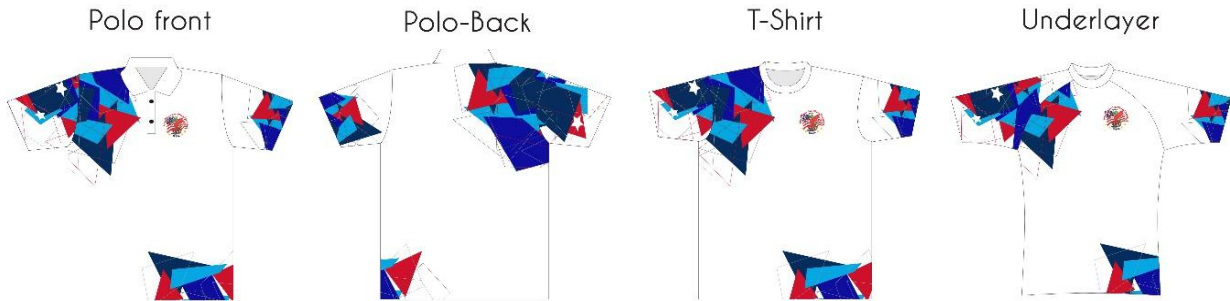

2018 POPS Store

Download this order form or simply email/write me with Quantities & Sizes of the items you desire.

Red, White, and Blue Patches & Stickers

Email your order and PayPal to:
TopPOPUSA@gmail.com

Or send cash or check to:
James Davis
 PO Box 506
 Wildomar, CA 92595

Original style:

ladies cut:

Polo

Tshirt

*Left sleeve option
 Add Name or POPS #

NOTES:

*Print exactly what you would like on the sleeve: